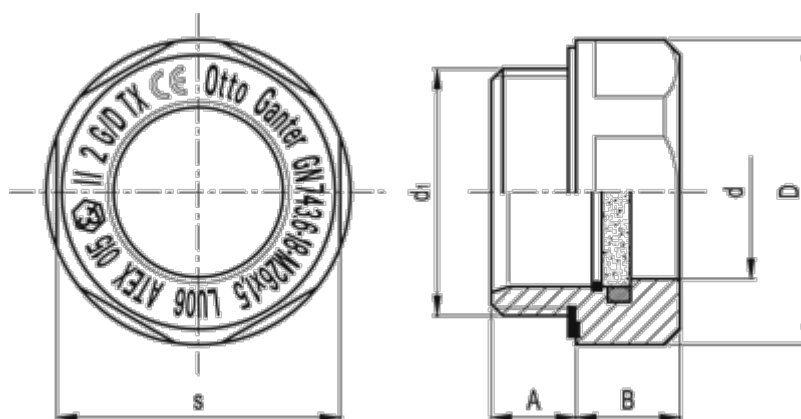

Data Sheet

Article number: 20675515

Description: E+G

Oil level indicator GN 743.6-14-M20x1.5

Measures

A = 8.5

B = 9

D = 26

d = 14

d1 = M20x1.5

s = 23